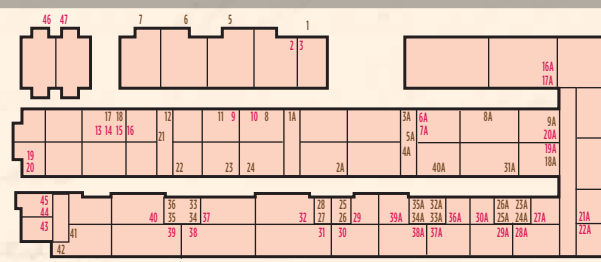

RICHMOND AVENUE

YORKTOWN DRIVE

RICE AVENUE

5310

BEVERLY HILL

5311

	CASTLE		BEVERLY		CHATEAUX / PRESIDENT
	FOUNTAINS		OAKS		POOL
	YORKTOWN		MAGNOLIA		UPSTAIRS UNIT DOWNSTAIRS UNIT