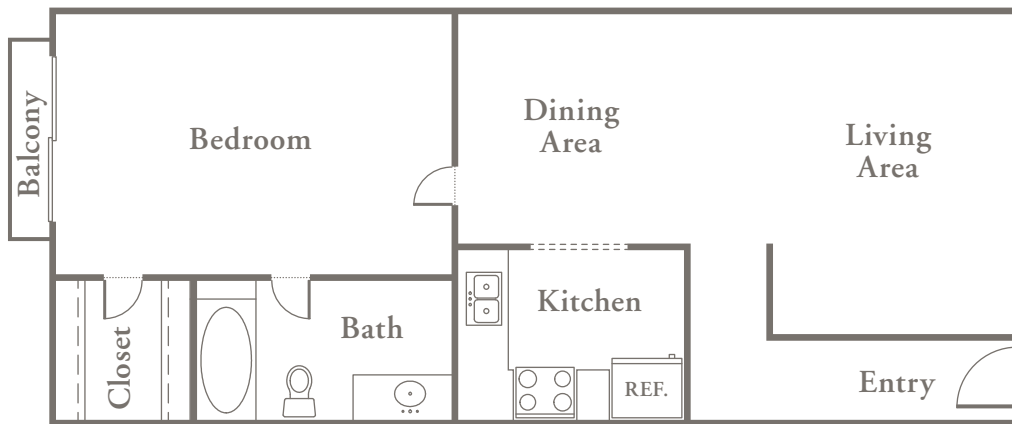

MAISON T

3 BEDROOM | 2 BATH
STUDIO | SPLIT PLAN | ATRIUM
1350 SQ FT

GARDEN APARTMENTS

LOWER LEVEL

UPPER LEVEL