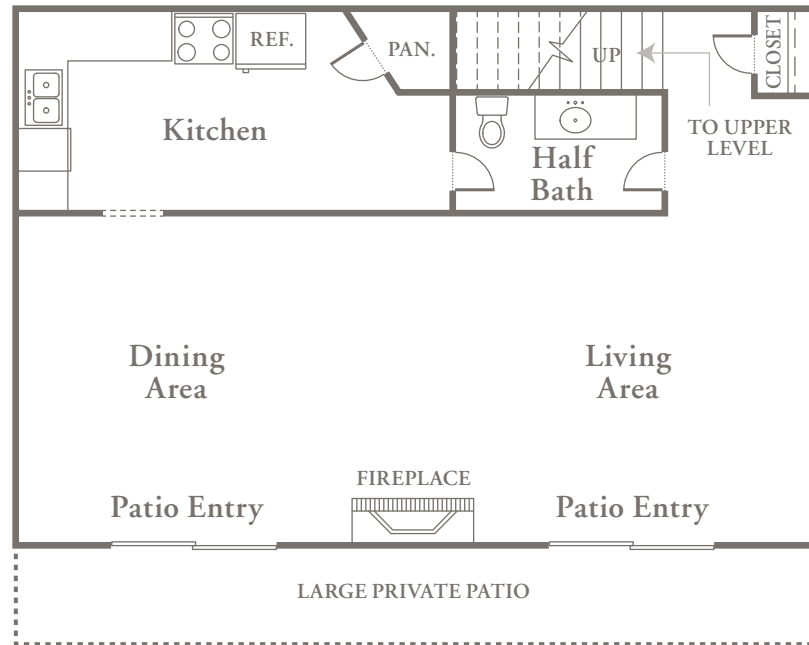

MAISON O

2 BEDROOM | 2.5 BATH
TOWNHOME
1380 SQ FT

GARDEN APARTMENTS

LOWER LEVEL

UPPER LEVEL