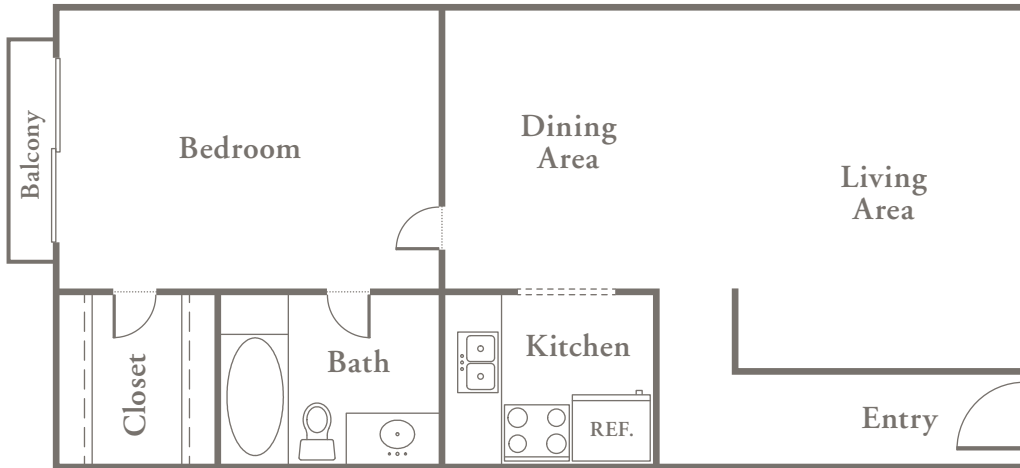

MAISON N

2 BEDROOM | 2 BATH
STUDIO | SPLIT PLAN | ATRIUM
1090 SQ FT

GARDEN APARTMENTS

LOWER LEVEL

UPPER LEVEL